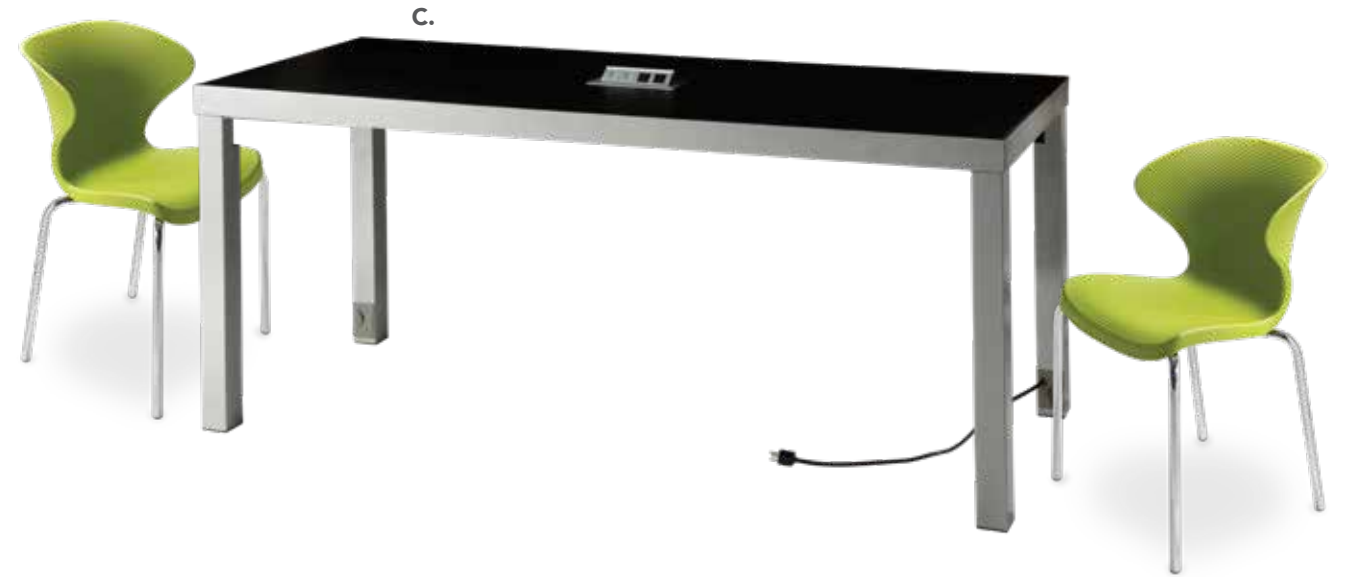

C.

D.

E.

F.

Ventura Communal Cafe Tables
72.25"L 26.25"D 30"H
C) VNTCBK (black top, powered)
D) VNTCWW (white top, grommets)
E) VNTCMN (maple top, solid)
F) VNTCBN (black top, solid)

Additional options available.