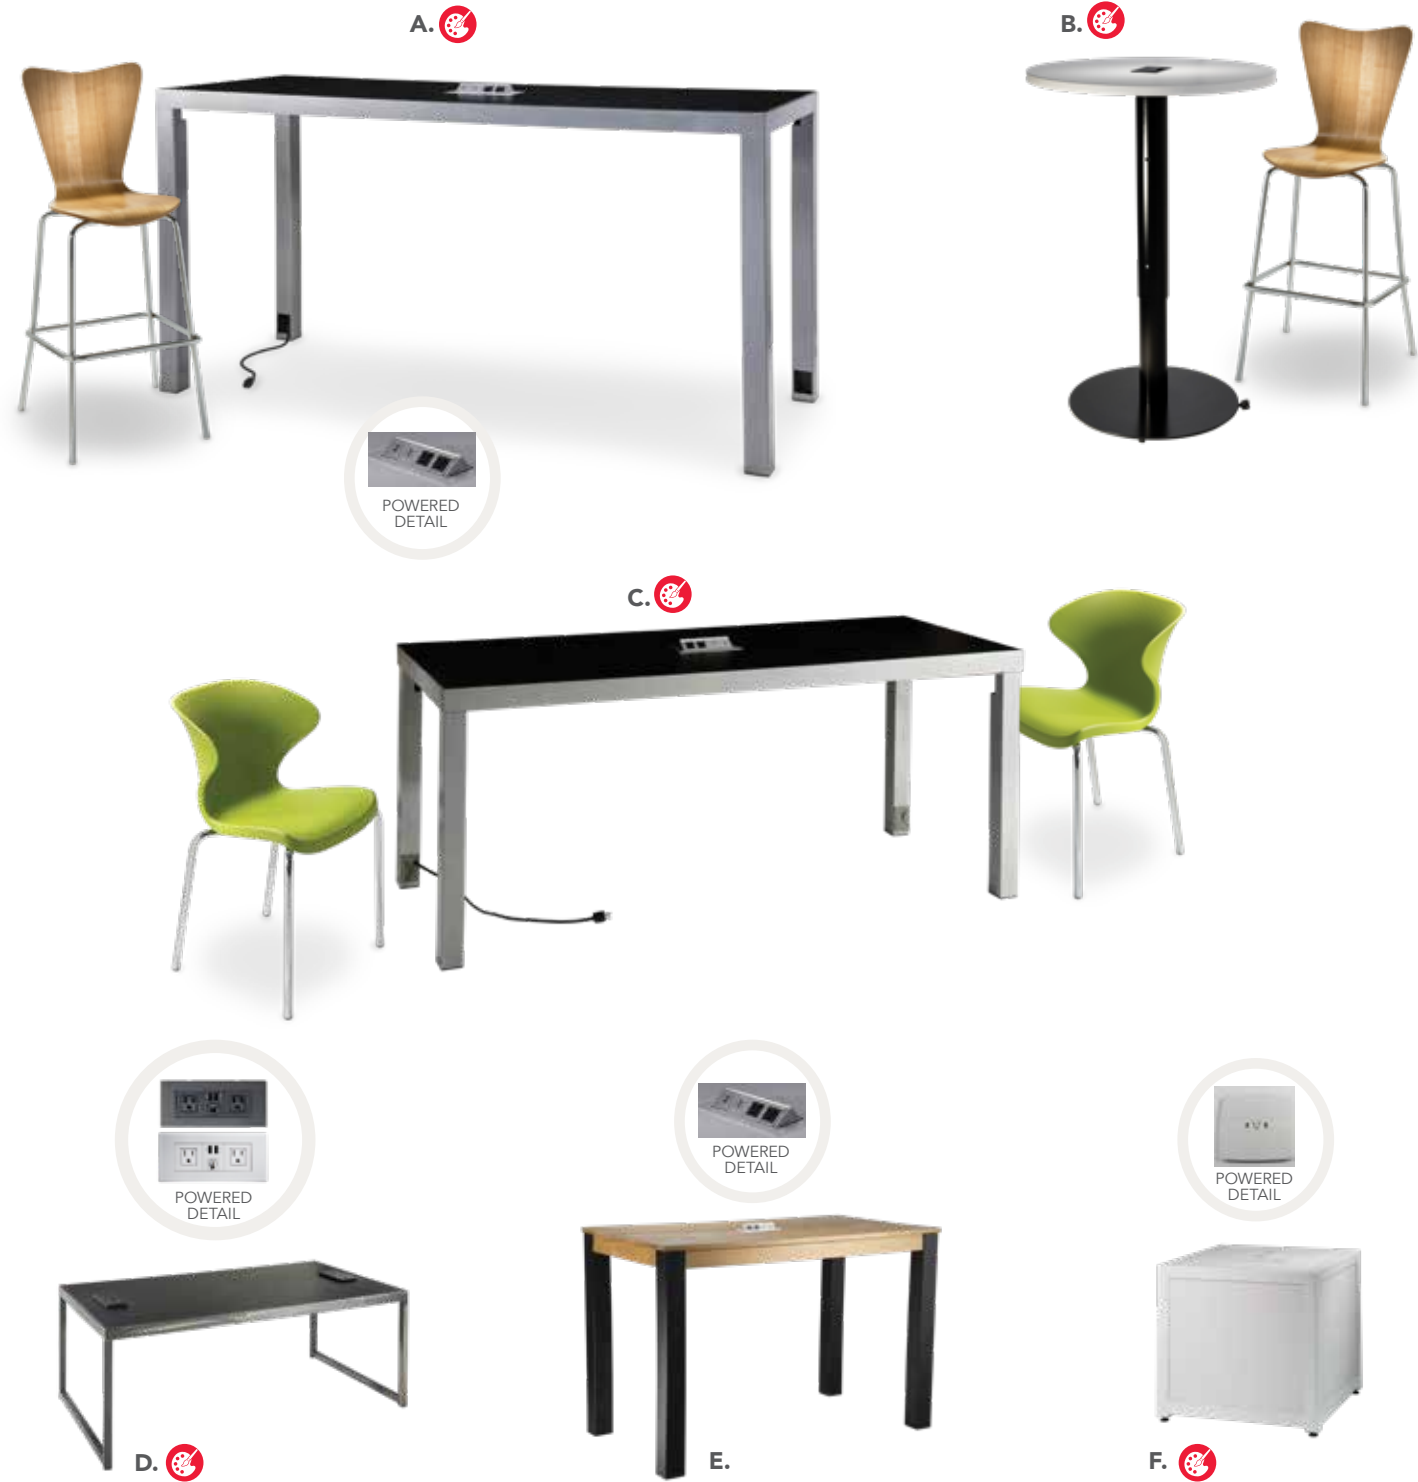

Power Up

Charge up your next show, meeting or event
with our collection of powered products.

⚡ Powered Tables

- A) VNTBLK Ventura Bar Table, **Powered** (black top, silver frame) 72.25"L 26.25"D 42"H Available in white.
 B) P30BWH_30" Bar Table **Powered** (white top, black base) 30"RND Adjustable
 C) VNTCBK Ventura Cafe Table, **Powered** (black top, silver frame) 72.25"L 26.25"D 30"H Available in white.
 D) C1YP Sydney **Powered** Cocktail Table (black top, brushed steel frame) 48"L 26"D 18"H Available in white.
 E) LEXBAR Lexington **Powered** Communal Bar Table (wood, metal) 65"L 36"D 42"H Available in cafe height.
 F) CUBPOW **Wireless** Charging Table, **Powered** (white, AC outlets) 20"L 20"D 18"H
 Features a wireless charging pad compatible with all Qi-enabled smartphones and devices.