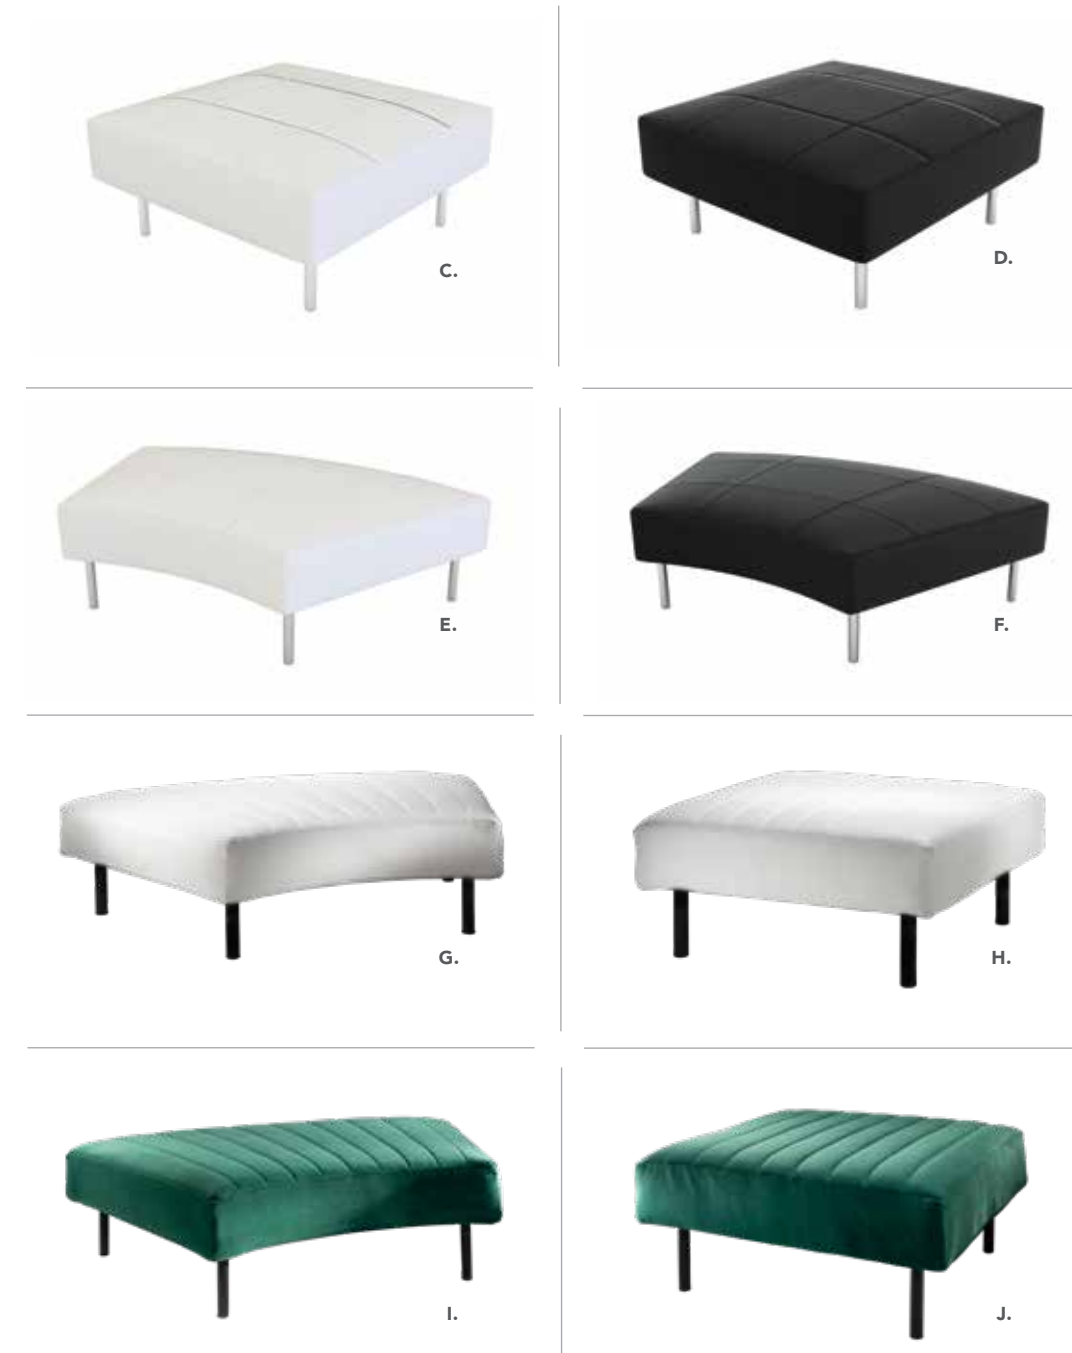

Endless Ottomans

Ottoman shapes, sizes and textures for every occasion.

Endless Square Ottomans 34"L 34"D 15"H **C) END02W** (white) **D) END02B** (black)
Endless Curved Ottomans 60.5"L 37.5"D 15"H **E) END01W** (white) **F) END01B** (black)
G) EDCOWC Endless Curved Ottoman (white vinyl channel stitch) 60.5"L 37.5"D 15"H
H) ESQOWC Endless Square Ottoman (white vinyl channel stitch) 34.5"L 34.5"D 15"H
I) EHROWC Endless Half Round Ottoman (white vinyl channel stitch) 34.5"L 34.5"D 15"H
J) EDQOEC Endless Curved Ottoman (emerald velvet) 60.5"L 37.5"D 15"H
K) ESQOEC Endless Square Ottoman (emerald velvet) 34.5"L 34.5"D 15"H