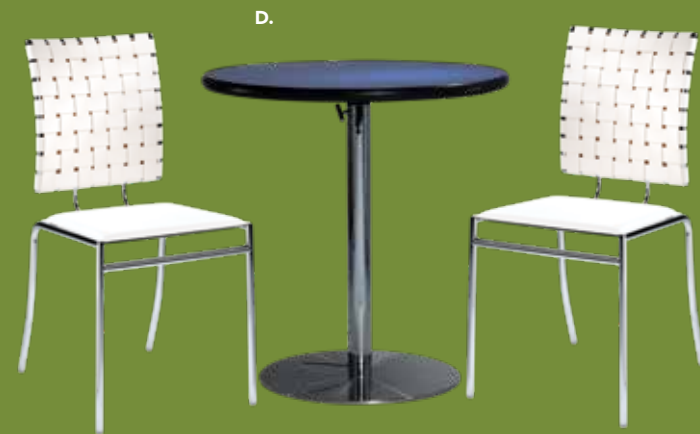

Cafe and Bar Tables

Personalize.