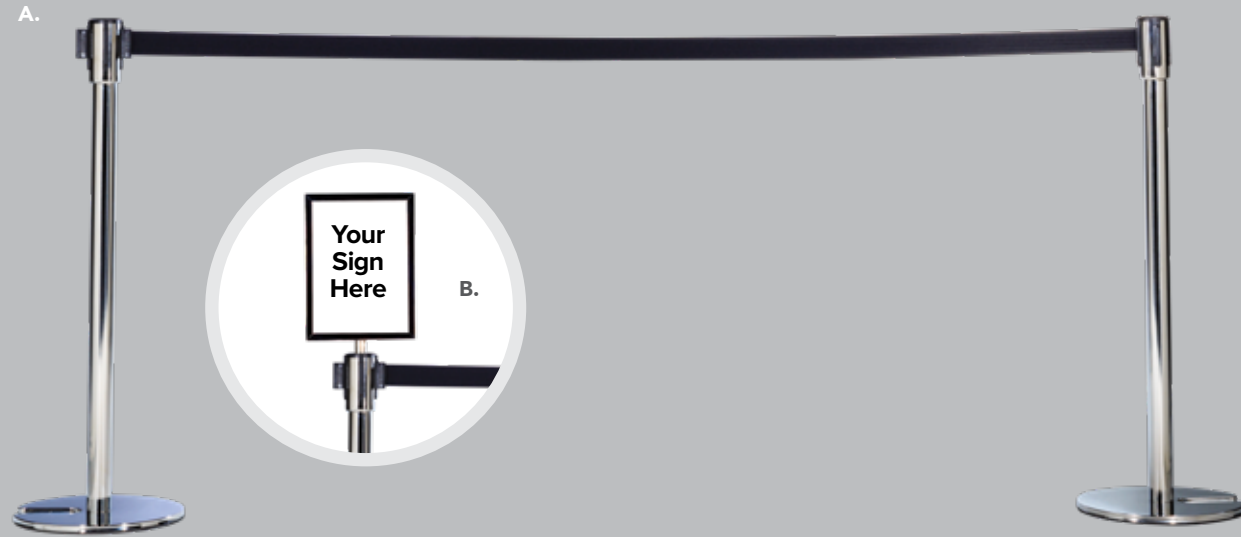

Stanchion w/ Retractable Belt

- A) STNCH1 (black, chrome) 96"L 37"H
- B) STNSGN Stanchion Sign Holder (black, chrome) 10"L 13"H

Greenery | p. 172
Accent Chairs | p. 86
Accent Tables | p. 142