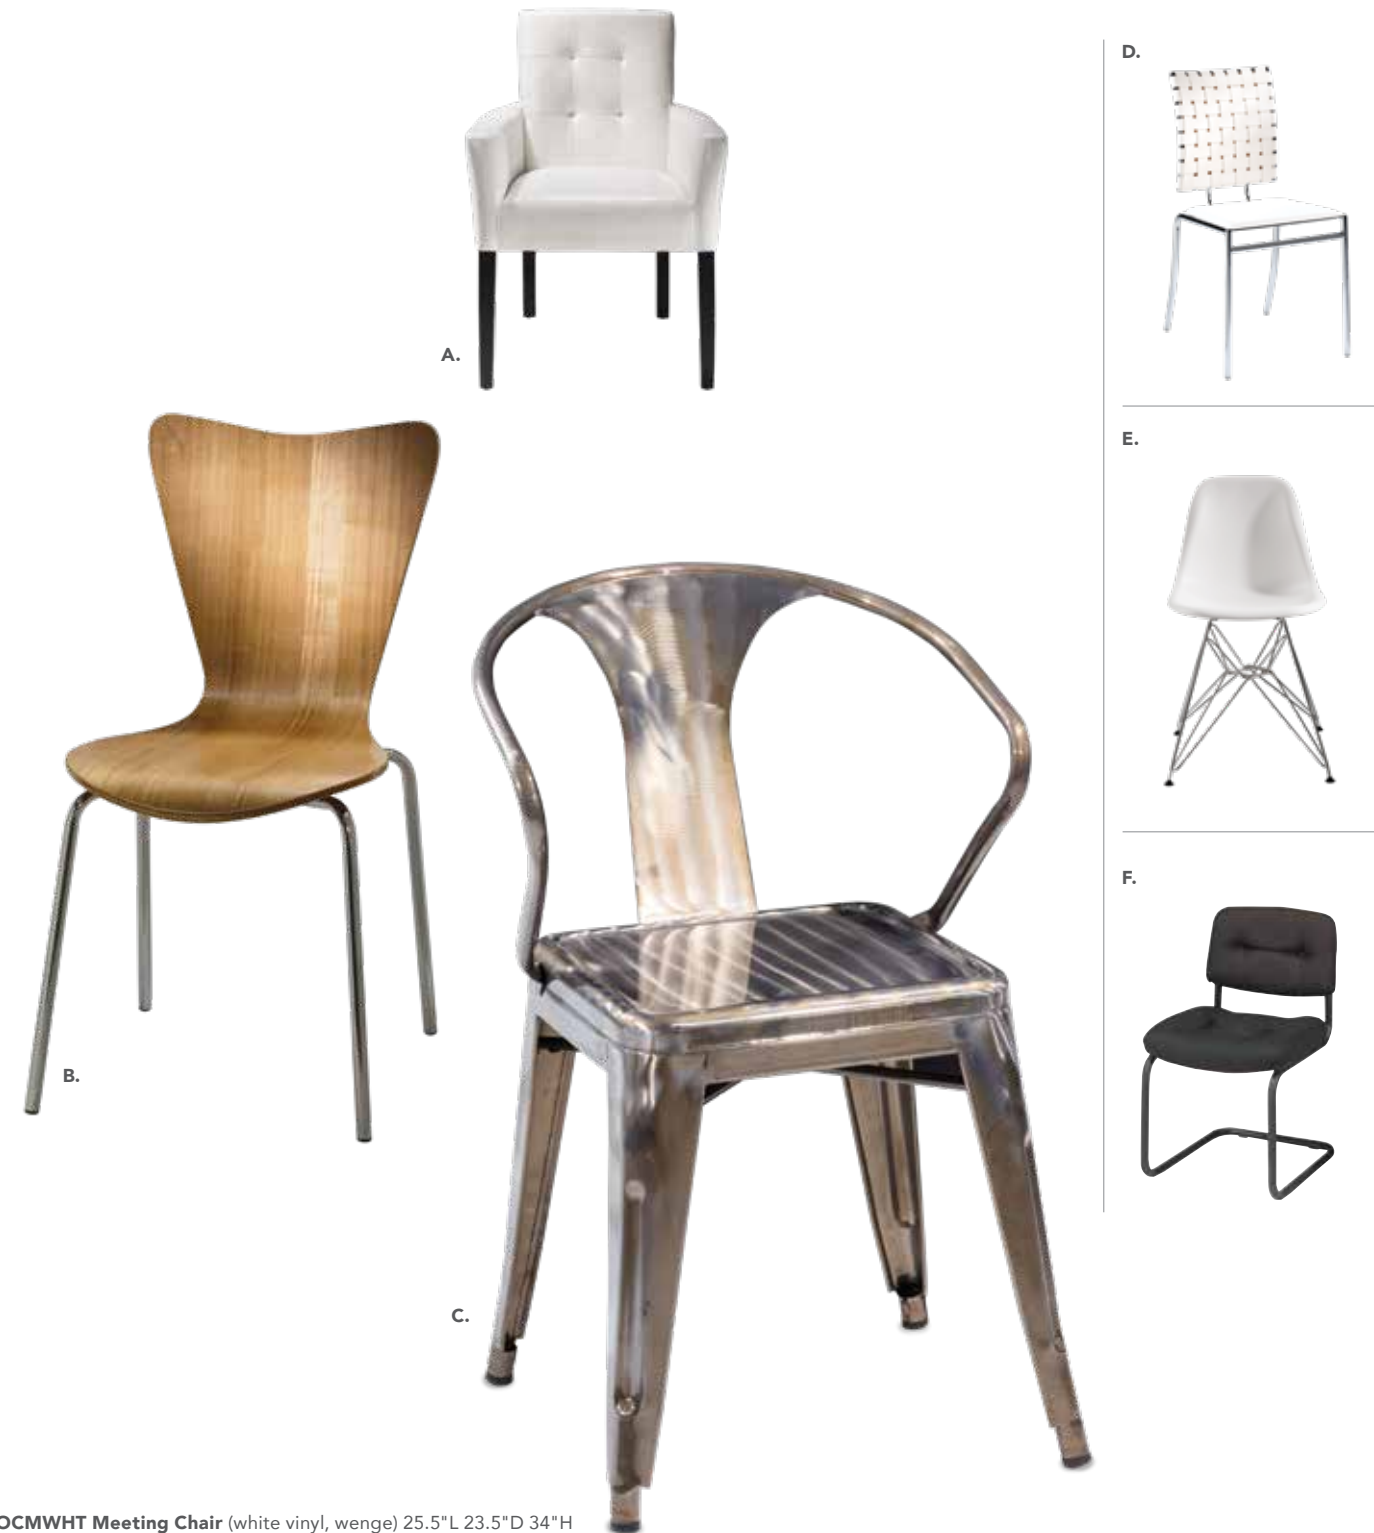

A) OCMWHT Meeting Chair (white vinyl, wenge) 25.5"L 23.5"D 34"H
B) LMCHR Laguna Chair (maple, chrome) 18"L 19"D 34"H
C) RSTDIN Rustique Chair w/arms (gunmetal) 20"L 18"D 31"H
D) XCHR Christopher Chair (white vinyl, chrome) 17"L 19"D 35"H
E) ZENCHR Zenith Chair (white, chrome) 18.25"L 22"D 32"H
F) SC3 Brewer Chair (onyx, black) 20"L 20"D 32"H