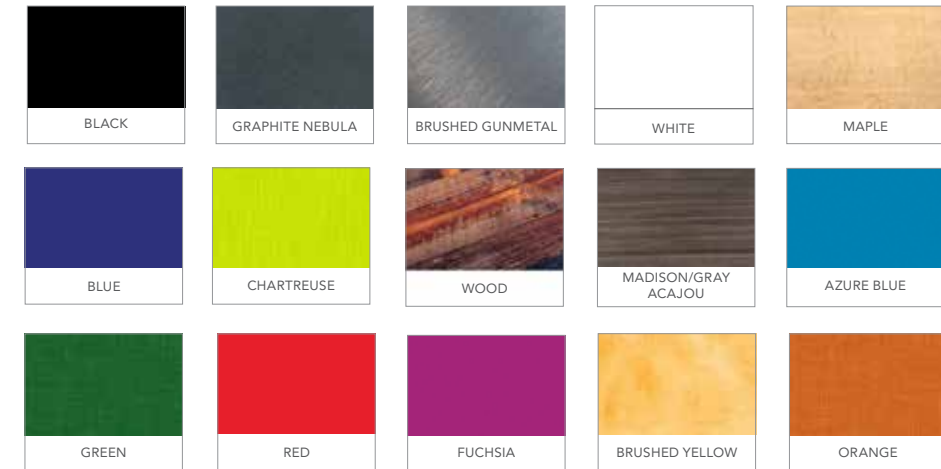

Cafe and Bar Tables

CUSTOMIZE AND CREATE

1. Choose between black or chrome hydraulic or star base, and cafe or bar height.
2. Select a color that best fits your design. Better yet, personalize tabletops with a whiteboard and/or graphic or logo of your choice. The possibilities are limitless!