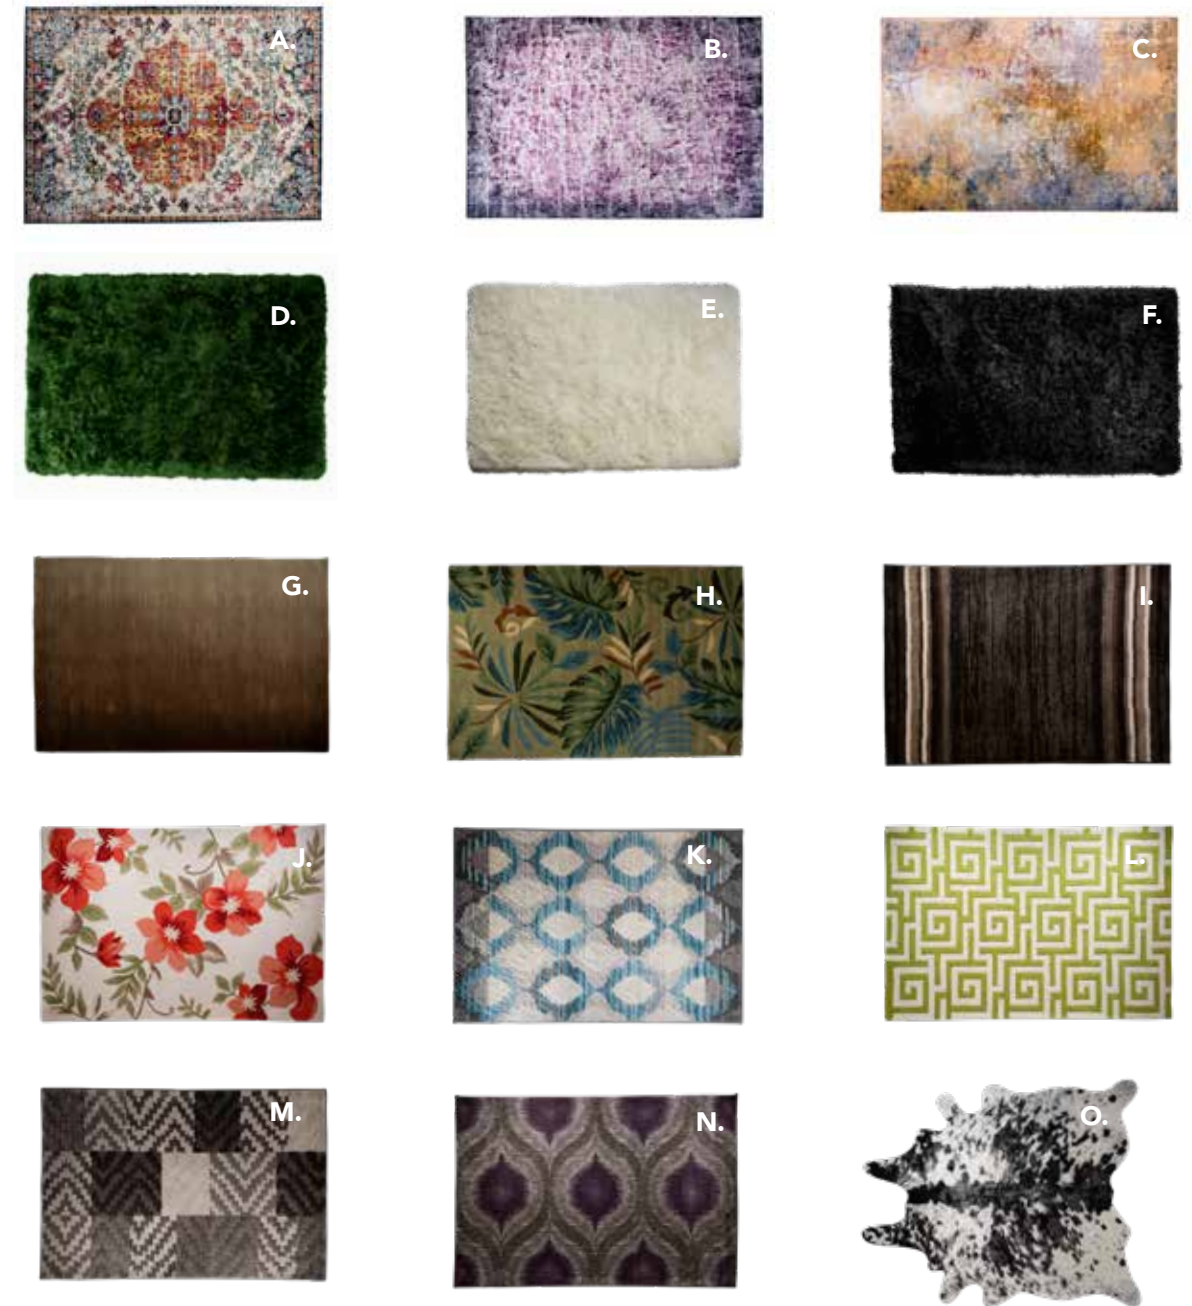

A) NILRUG NileRug 5'L 7' 7"D
B) VSARUG (amethyst)
C) VSSRUG (saffron)
Impact Shag Rug 5'L 7' 7"D
D) IMPSCR (green)
E) IMPSCR (cream)
F) IMPSMN (midnight)
G) DELREA Del Mar Tonal Rug (earth) 90"L 60"D
H) OHRGR Oahu Rug (green, blue, sienna) 5'L 7' 7"D
I) RUG002 Omega Rug (brown)
J) RUG005 Maui Rug (salmon floral)
K) RUG003 Horizons Rug (blue/gray)
L) RUG004 Infinity Rug (meadow green)
M) RUG001 Grand Tour Rug (pewter)
N) RUG006 Modern Plum Rug (purple/gray)
O) FXHRUG Faux Hide Rug (brown/black, white)